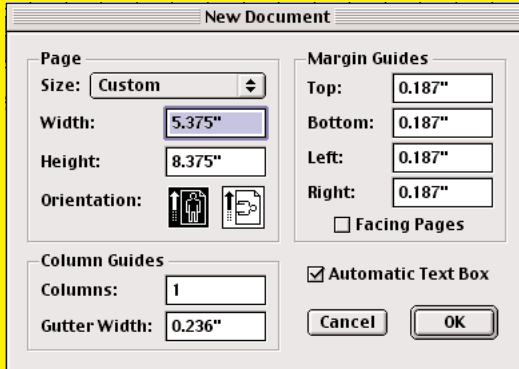

Yellow represents the “live area” all text, photos and folios should fall inside of this region.

Magenta represents page size, 5.375 x 8.375.

This is the trim size.

This is how it looks when setting up a New Document. The Page Size is the Trim Size, the Margin Guides set up the Live Area. Anything that bleeds should extend at least 1/8" beyond the page size.

CYAN represents BLEED size, 5.625 x 8.625.

This is the BLEED size.