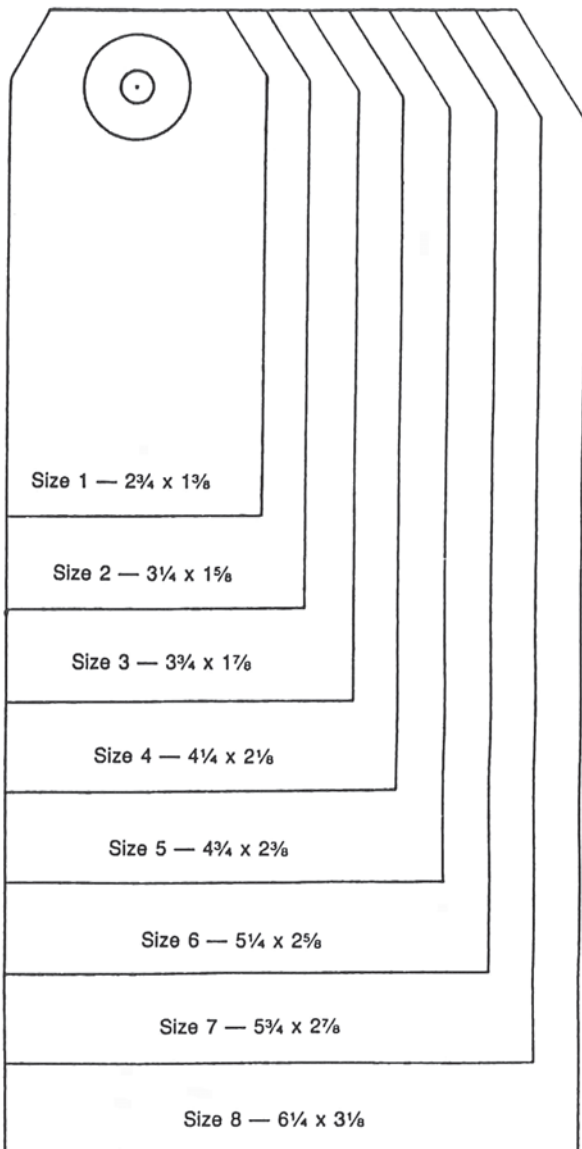

Tag Sizes

The table below lists common sizes of shipping tags available at Panaprint.

Common shipping tag sizes:

Size 1	$2\frac{3}{4}$	x	$1\frac{3}{8}$
Size 2	$3\frac{1}{4}$	x	$1\frac{5}{8}$
Size 3	$3\frac{3}{4}$	x	$1\frac{7}{8}$
Size 4	$4\frac{1}{4}$	x	$2\frac{1}{8}$
Size 5	$4\frac{3}{4}$	x	$2\frac{3}{8}$
Size 6	$5\frac{1}{4}$	x	$2\frac{5}{8}$
Size 7	$5\frac{3}{4}$	x	$2\frac{7}{8}$
Size 8	$6\frac{1}{4}$	x	$3\frac{1}{8}$